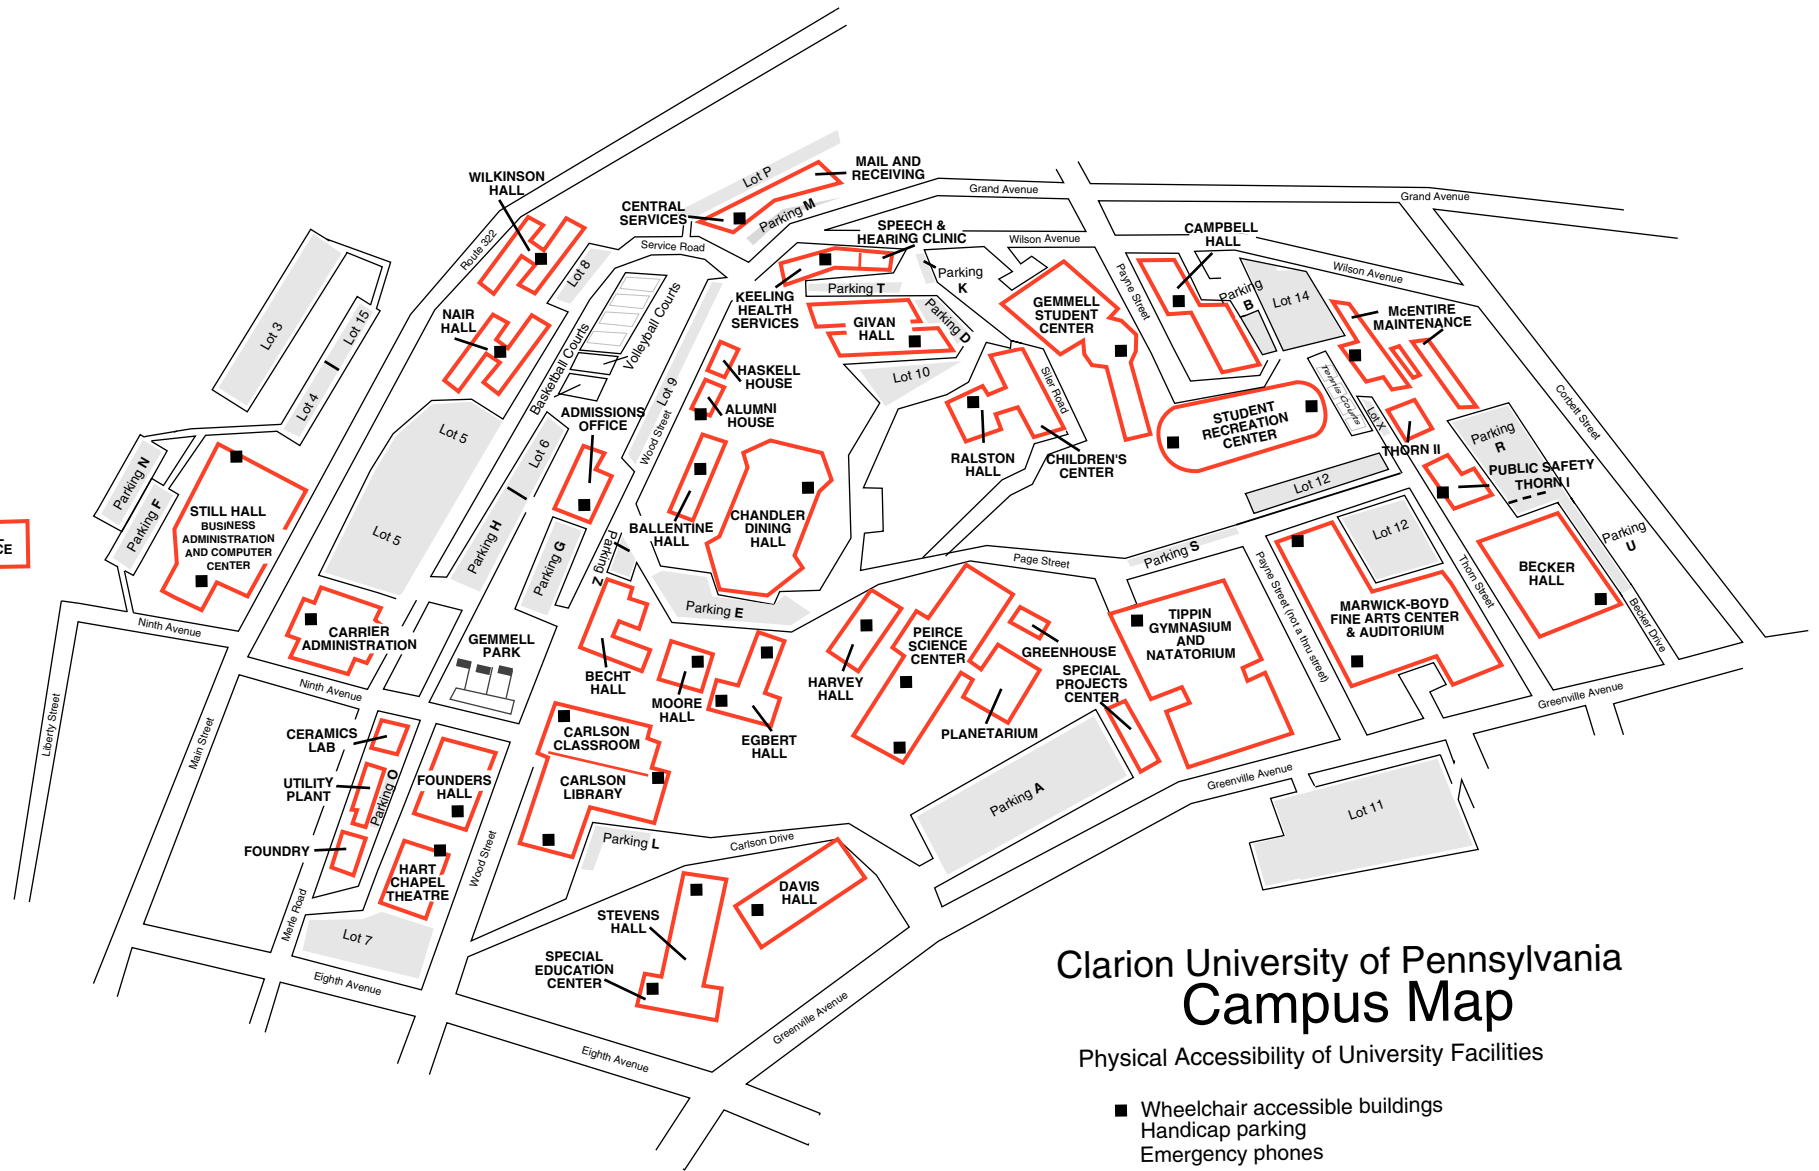

OFFICIAL RESIDENCE

Clarion University of Pennsylvania Campus Map

Physical Accessibility of University Facilities

- Wheelchair accessible buildings
- Handicap parking
- Emergency phones